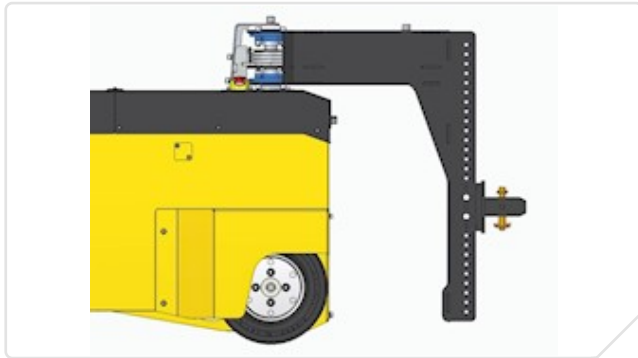

Možnosti připojení k nákladu **AT TOW AT1000 TOW**

Z47-00602

Coupling - male - height adjustable box