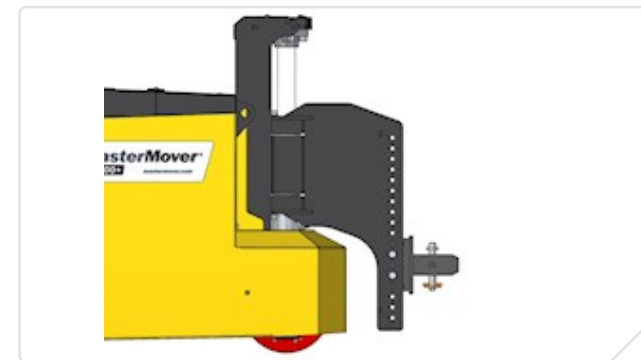

Z61-00602

Coupling - channel coupling body

Z61-00600

Coupling - male - height adjustable combi - medium

Z61-00601

Coupling - male - height adjustable box - medium

Z61-00700

Coupling - female - combi - medium