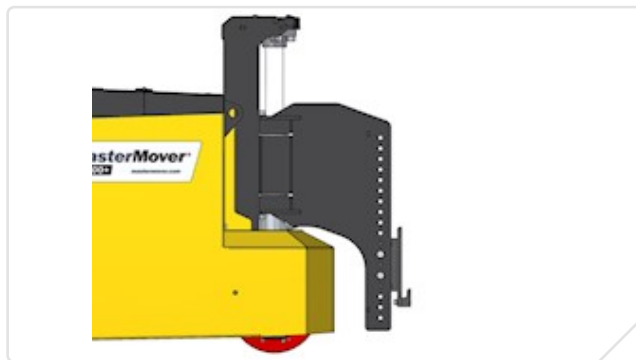

Z61-00600

Coupling - male - height adjustable combi - medium