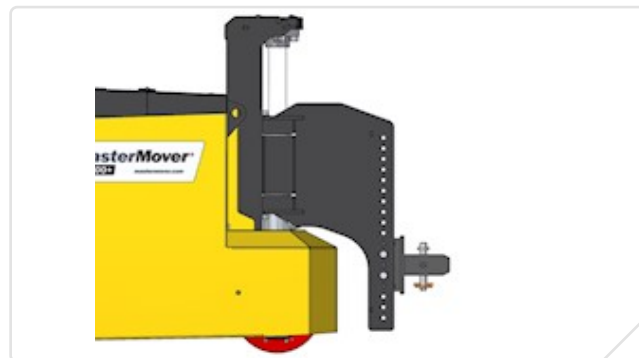

## MasterTug MT400+

Z62-00600

Coupling - male - height adjustable combi - medium

Z62-00601

Coupling - male - height adjustable box - medium

Z61-00700

Coupling - female - combi - medium

Z62-00701