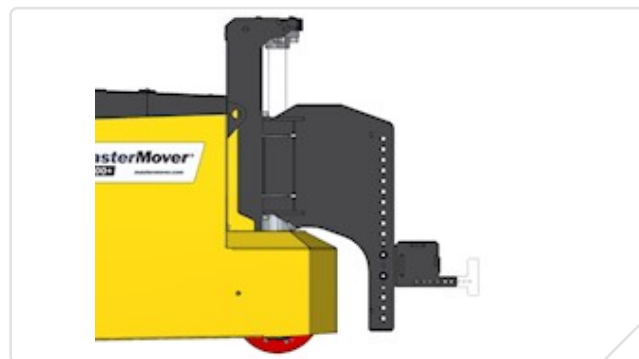

Z62-00602

Coupling - channel coupling body