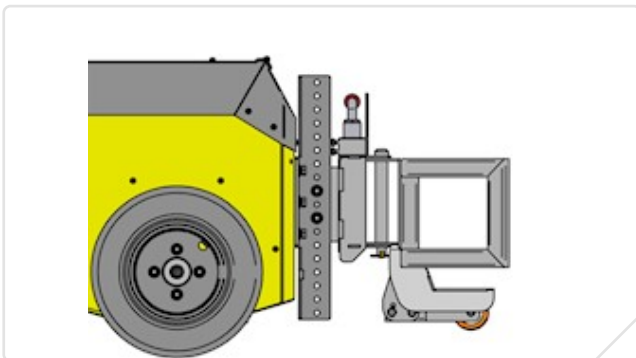

Male coupling

- Coupling - male - height adjustable box
- Coupling - height adjustable push plate - 90° (L shaped)
- Coupling - height adjustable push plate
- Coupling - York
- Coupling - Tetra

Female coupling

- Coupling - female - box

Možnosti připojení k nákladu

AT Pusher ATP400

Z40-00601

Coupling - male - height adjustable box

Z40-00602

Coupling - height adjustable push plate - 90° (L shaped)

Z40-00603

Coupling - height adjustable push plate

Z40-00604

Coupling - York

Z40-00605

Coupling - Tetra

Z40-00701

Coupling - female - box

Dodatečné vybavení