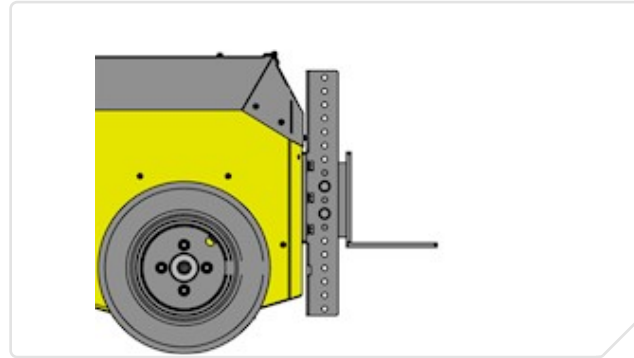

Male coupling

- Coupling - male - height adjustable box
- Coupling - height adjustable push plate - 90° (L shaped)
- Coupling - height adjustable push plate
- Coupling - York
- Coupling - Tetra

Female coupling

- Coupling - female - box

Možnosti připojení k nákladu

AT Pusher ATP400

Z40-00601

Coupling - male - height adjustable box

Z40-00602

Coupling - height adjustable push plate - 90° (L shaped)

Z40-00603

Coupling - height adjustable push plate

Z40-00604

Coupling - York

Z40-00605

Coupling - Tetra

Z40-00701

Coupling - female - box

Dodatečné vybavení