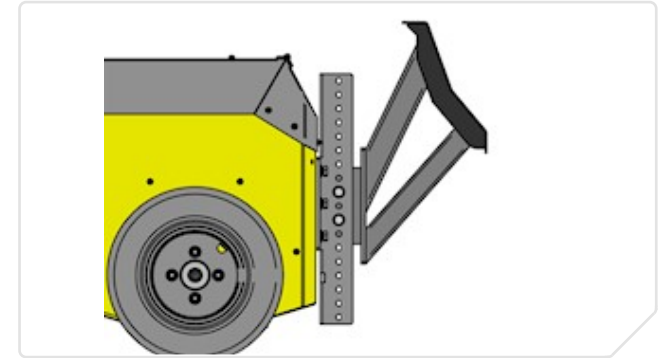

Male coupling

- Coupling - male - height adjustable box
- Coupling - height adjustable push plate - 90° (L shaped)
- Coupling - height adjustable push plate
- Coupling - York
- Coupling - Tetra

Female coupling

- Coupling - female - box

Možnosti připojení k nákladu

AT Pusher ATP400

Z40-00601

Coupling - male - height adjustable box

Z40-00602

Coupling - height adjustable push plate - 90° (L shaped)

Z40-00603

Coupling - height adjustable push plate

Z40-00604

Coupling - York

Z40-00605

Coupling - Tetra

Z40-00701

Coupling - female - box

Dodatečné vybavení