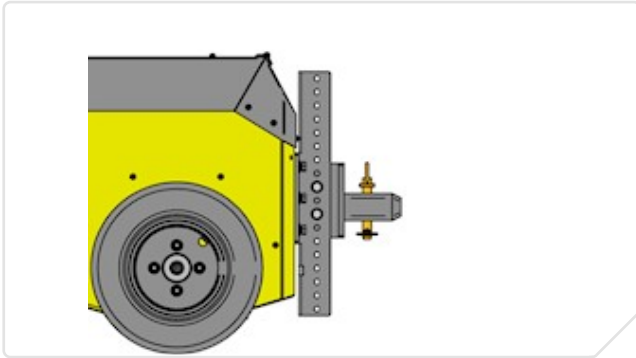

Male coupling

- Coupling - male - height adjustable box
- Coupling - height adjustable push plate - 90° (L shaped)
- Coupling - height adjustable push plate
- Coupling - York
- Coupling - Tetra

Female coupling

- Coupling - female - box

Možnosti připojení k nákladu

AT Pusher ATP400

Z40-00601

Coupling - male - height adjustable box

Z40-00602

Coupling - height adjustable push plate - 90° (L shaped)

Z40-00603